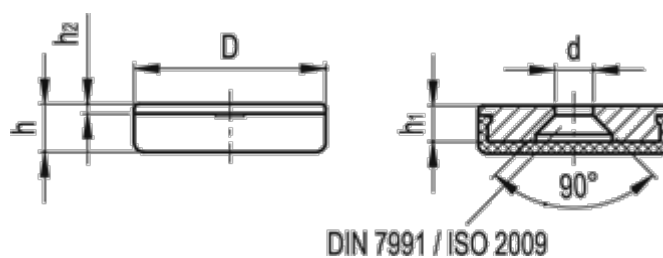

Data Sheet

Article number: 20593030

Description: E+G Disc with cover cap
GN 338-32-KS

Measures

d	= 5.3
D	= 32
h	= 6.7
h1	= 5.0
h2	= 1
Weight (g)	= 28